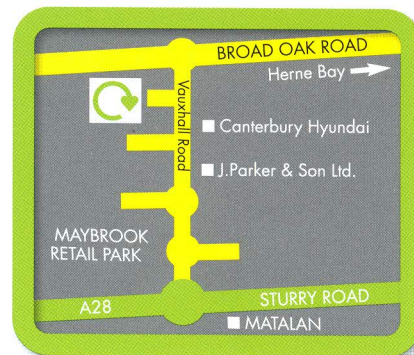

# Alternative Household Waste Recycling Centres

You may wish to make use of the following facilities\* whilst the Ashford site is closed.

**NEW ROMNEY HWRC**  
Mounfield Road,  
New Romney, TN28 8LH

**FOLKESTONE HWRC**  
Ross Way, Shorncliffe,  
Folkestone, CT20 3UJ