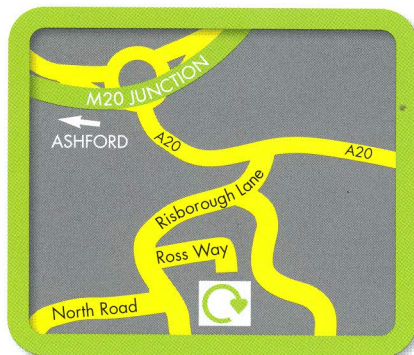

# Alternative Household Waste Recycling Centres

You may wish to make use of the following facilities\* whilst the Ashford site is closed.

**NEW ROMNEY HWRC**  
Mounfield Road,  
New Romney, TN28 8LH

**FOLKESTONE HWRC**  
Ross Way, Shorncliffe,  
Folkestone, CT20 3UJ